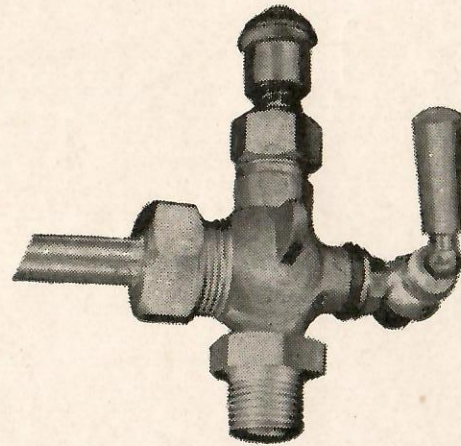

CROSBY PATTERN SIGHT FEED LUBRICATOR

WATER LEVEL GAUGE

Brass & Bronze
Cocks

GAUGE GLASS COCK SCREWED