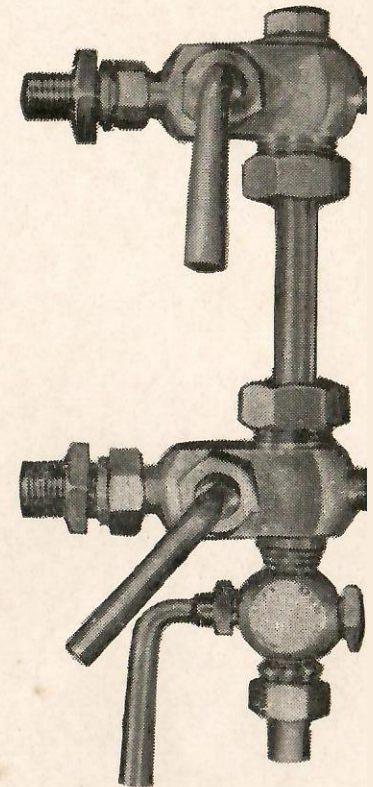

CROSBY PATTERN SIGHT FEED LUBRICATOR

WATER LEVEL GAUGE

Brass & Bronze
Cocks

GAUGE GLASS COCK SCREWED