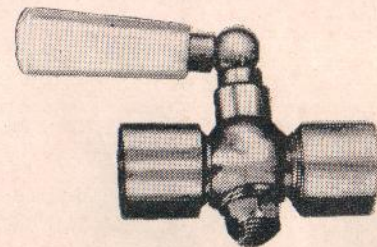

CYLINDER GALLON COCK WITH UNION

PET COCK STRAIGHT TYPE

PRESSURE GAUGE COCK WITH UNION

PRESSURE GAUGE COCK

DRAIN COCK WITH UNION

BIB PET COCK

BIB COCK (LOCKING TYPE)

SUET LUBRICATOR

NOTES :—

1. Sizes Range from 1/8" to 1" Available as per Requirement.
2. Threads in BSP, BSW, BSF, BSPT, N.C, U.N.C, N.F, N.S. or M.M. in All Sizes Available as per Requirement.