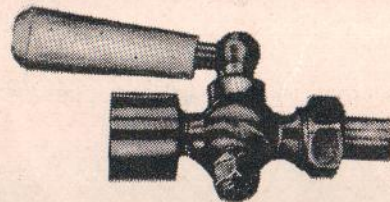

CYLINDER GALLON COCK WITH UNION

PET COCK STRAIGHT TYPE

PRESSURE GAUGE COCK WITH UNION

PRESSURE GAUGE COCK

DRAIN COCK WITH UNION

BIB PET COCK

BIB COCK (LOCKING TYPE)

SUET LUBRICATOR

NOTES :—

1. Sizes Range from 1/8" to 1" Available as per Requirement.
2. Threads in BSP, BSW, BSF, BSPT, N.C, U.N.C, N.F, N.S. or M.M. in All Sizes Available as per Requirement.