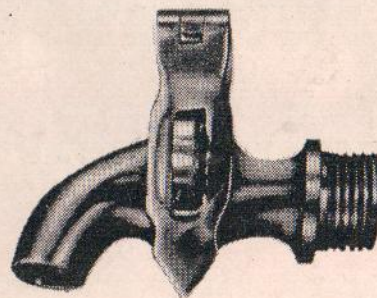

CYLINDER GALLON COCK WITH UNION

PET COCK STRAIGHT TYPE

PRESSURE GAUGE COCK WITH UNION

PRESSURE GAUGE COCK

DRAIN COCK WITH UNION

BIB PET COCK

BIB COCK (LOCKING TYPE)

SUET LUBRICATOR

NOTES :—

1. Sizes Range from 1/8" to 1" Available as per Requirement.
2. Threads in BSP, BSW, BSF, BSPT, N.C, U.N.C, N.F, N.S. or M.M. in All Sizes Available as per Requirement.