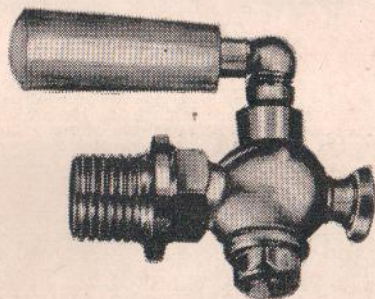

CYLINDER GALLON COCK WITH UNION

PET COCK STRAIGHT TYPE

PRESSURE GAUGE COCK WITH UNION

PRESSURE GAUGE COCK

DRAIN COCK WITH UNION

BIB PET COCK

BIB COCK (LOCKING TYPE)

SUET LUBRICATOR

NOTES :—

1. Sizes Range from 1/8" to 1" Available as per Requirement.
2. Threads in BSP, BSW, BSF, BSPT, N.C, U.N.C, N.F, N.S. or M.M. in All Sizes Available as per Requirement.