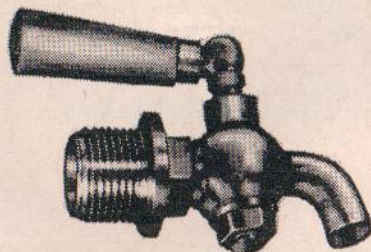

CYLINDER GALLON COCK WITH UNION

PET COCK STRAIGHT TYPE

PRESSURE GAUGE COCK WITH UNION

PRESSURE GAUGE COCK

DRAIN COCK WITH UNION

BIB PET COCK

BIB COCK (LOCKING TYPE)

SUET LUBRICATOR

NOTES :—

1. Sizes Range from 1/8" to 1" Available as per Requirement.
2. Threads in BSP, BSW, BSF, BSPT, N.C, U.N.C, N.F, N.S. or M.M. in All Sizes Available as per Requirement.