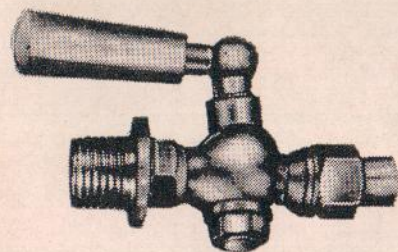

CYLINDER GALLON COCK WITH UNION

PET COCK STRAIGHT TYPE

PRESSURE GAUGE COCK WITH UNION

PRESSURE GAUGE COCK

DRAIN COCK WITH UNION

BIB PET COCK

BIB COCK (LOCKING TYPE)

SUET LUBRICATOR

NOTES :—

1. Sizes Range from 1/8" to 1" Available as per Requirement.
2. Threads in BSP, BSW, BSF, BSPT, N.C, U.N.C, N.F, N.S. or M.M. in All Sizes Available as per Requirement.